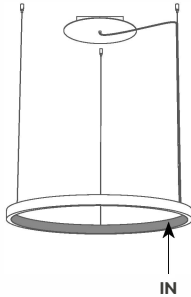

AURA

Design: **Marchetti Lab**

- **.00** Oro 24 kt/Gold 24 kt
- **.03** Nichel lucido/Shiny nickel
- **.04** Nichel nero/Black nickel
- **.08** Oro satinato/Satin gold
- **.20** Foglia oro/Gold leaf
- **.21** Foglia argento/Silver leaf
- **.24** Bianco/White
- **.35** Nero/Black
- **.80** Bronzo/Bronze

Su richiesta/On request:

- **K° 2.700 • K° 4.000**
- **dimensioni speciali/custom size**
- **finiture galvaniche/plated finish**

Dimmerabile Dali, 0-10v, push button
Dimmable Dali, 0-10v, push button

AURA
S 60
S 80
S 100
S 120