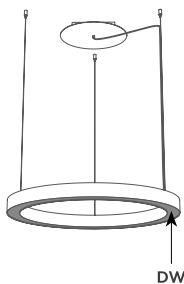

# RIM

Design: Marchetti Lab

CE

- .00 Oro 24 kt/Gold 24 kt
- .03 Nichel lucido/Shiny nickel
- .04 Nichel nero/Black nickel
- .08 Oro satinato/Satin gold
- .20 Foglia oro/Gold leaf
- .21 Foglia argento/Silver leaf
- .24 Bianco/White
- .35 Nero/Black
- .80 Bronzo/Bronze

### Su richiesta/On request

- K° 2.700 • K° 4.000
- dimensioni speciali/custom size
- finiture galvaniche/plated finish

Dimmerabile Dali, 0-10v, push button  
Dimmable Dali, 0-10v, push button

- RIM
- S 60
- S 80
- S 100
- S 120
- S 180

Attention We use transparent screws to hold pmma diffuser

ART. / CODE

NOTE

DIMENSIONS cm.

BULB

ART. / CODE	NOTE	DIMENSIONS cm.	BULB
<b>S 60</b> 055.065.60	.00	Ø60 x 6- H.6 tot. H 200	LED 80W lm 9.000 3.000 K
	.03		
	.24/.35		
	.04/.08/.20/.21/.80		
<b>S 60</b> 055.065.06	.00	Ø60 x 6- H.6 tot. H 200	LED 80W lm 9.000 - 3.000 K <b>Dimmerabile/ Dimmable</b>
	.03		
	.24/.35		
	.04/.08/.20/.21/.80		
<b>S 80</b> 055.065.80	.00	Ø80 x 6- H.6 tot. H 200	LED 108W lm 12.000 3.000 K
	.03		
	.24/.35		
	.04/.08/.20/.21/.80		
<b>S 80</b> 055.065.08	.00	Ø80 x 6- H.6 tot. H 200	LED 108W lm 12.000-3.000 K <b>Dimmerabile/ Dimmable</b>
	.03		
	.24/.35		
	.04/.08/.20/.21/.80		
<b>S 100</b> 055.065.10	.00	Ø100 x 6- H.6 tot. H 200	LED 135W lm 15.000 3.000 K
	.03		
	.24/.35		
	.04/.08/.20/.21/.80		
<b>S 100</b> 055.065.01	.00	Ø100 x 6- H.6 tot. H 200	LED 135W lm 15.000 - 3.000 K <b>Dimmerabile/ Dimmable</b>
	.03		
	.24/.35		
	.04/.08/.20/.21/.80		
<b>S 120</b> 055.065.12	.00	Ø120 x 6- H.6 tot. H 200	LED 162W lm 18.000 3.000 K
	.03		
	.24/.35		
	.04/.08/.20/.21/.80		
<b>S 120</b> 055.065.21	.00	Ø120 x 6- H.6 tot. H 200	LED 162W lm 18.000 - 3.000 K <b>Dimmerabile/ Dimmable</b>
	.03		
	.24/.35		
	.04/.08/.20/.21/.80		
<b>S 180</b> 055.065.18	.24/.35	Ø180 x 6- H.6 tot. H 200	LED 245W lm 27.000 3.000 K
	.04/.08/.20/.21/.80		
<b>S 180</b> 055.065.81	.24/.35	Ø180 x 6- H.6 tot. H 200	LED 245W lm 27.000 - 3.000 K <b>Dimmerabile/ Dimmable</b>
	.04/.08/.20/.21/.80		

S 60

S 80

S 100

S 120

S 180