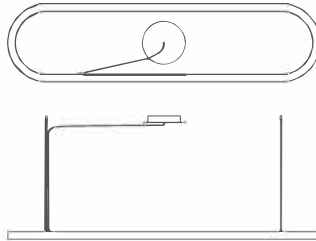

TRACK

Design: Marchetti Lab

- .04 Nichel nero/Black nickel
- .08 Oro satinato/Satin gold
- .20 Foglia oro/Gold leaf
- .21 Foglia argento/Silver leaf
- .24 Bianco/White
- .35 Nero/Black
- .80 Bronzo/Bronze

Su richiesta/On request

- K° 2.700 • K° 4.000
- dimensioni speciali/custom size
- finiture galvaniche/plated finish

Dimmerabile Dali, 0-10v, push button
Dimmable Dali, 0-10v, push button

Attention We use transparent screws to hold pmma diffuser

ART. / CODE | NOTE | DIM. cm. | BULB

ART. / CODE	NOTE	DIM. cm.	BULB
S 170 055.066.17	.24/.35	170 x 50 x 6 - H.6 tot. H 200	LED 164W lm 18.200 3.000 K
	.08/.80/.04/.20/.21		
S 170 055.066.71	.24/.35	170 x 50 x 6 - H.6 tot. H 200	LED 164W lm 18.200 - K° 3.000 Dimmerabile/ Dimmable
	.08/.80/.04/.20/.21		
S 240 055.066.24	.24/.35	240 x 60 x 6 - H.6 tot. H 200	LED 232W lm 25.700 3.000 K
	.08/.80/.04/.20/.21		
S 240 055.066.42	.24/.35	240 x 60 x 6 - H.6 tot. H 200	LED 232W lm 25.700 - 3.000 K Dimmerabile/ Dimmable
	.08/.80/.04/.20/.21		
S 300 055.066.30	.24/.35	300 x 60 x 6 - H.6 tot. H 200	LED 280W lm 31.000 3.000 K
	.08/.80/.04/.20/.21		
S 300 055.066.03	.24/.35	300 x 60 x 6 - H.6 tot. H 200	LED 280W lm 31.000 - 3.000 K Dimmerabile/ Dimmable
	.08/.80/.04/.20/.21		

S 240