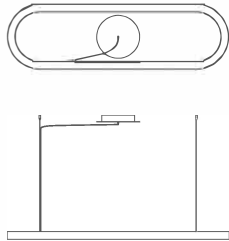

TRACK

Design: Marchetti Lab

- .04 Nichel nero/Black nickel
- .08 Oro satinato/Satin gold
- .20 Foglia oro/Gold leaf
- .21 Foglia argento/Silver leaf
- .24 Bianco/White
- .35 Nero/Black
- .80 Bronzo/Bronze

Su richiesta/On request

- K° 2.700 • K° 4.000
- dimensioni speciali/custom size
- finiture galvaniche/plated finish

Dimmerabile Dali, 0-10v, push button
Dimmable Dali, 0-10v, push button

Attention We use transparent screws to hold pmma diffuser

ART. / CODE | NOTE | DIM. cm. | BULB

ART. / CODE	NOTE	DIM. cm.	BULB
S 170 055.066.17	.24/.35	170 x 50 x 6 - H.6 tot. H 200	LED 164W lm 18.200 3.000 K
	.08/.80/.04/.20/.21		
S 170 055.066.71	.24/.35	170 x 50 x 6 - H.6 tot. H 200	LED 164W lm 18.200 - K° 3.000 Dimmerabile/ Dimmable
	.08/.80/.04/.20/.21		
S 240 055.066.24	.24/.35	240 x 60 x 6 - H.6 tot. H 200	LED 232W lm 25.700 3.000 K
	.08/.80/.04/.20/.21		
S 240 055.066.42	.24/.35	240 x 60 x 6 - H.6 tot. H 200	LED 232W lm 25.700 - 3.000 K Dimmerabile/ Dimmable
	.08/.80/.04/.20/.21		
S 300 055.066.30	.24/.35	300 x 60 x 6 - H.6 tot. H 200	LED 280W lm 31.000 3.000 K
	.08/.80/.04/.20/.21		
S 300 055.066.03	.24/.35	300 x 60 x 6 - H.6 tot. H 200	LED 280W lm 31.000 - 3.000 K Dimmerabile/ Dimmable
	.08/.80/.04/.20/.21		

S 170