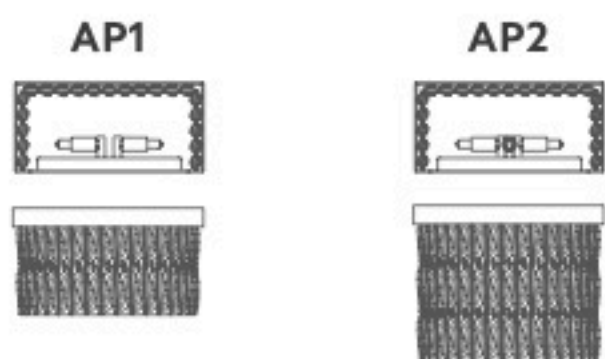

NIAGARA

Design: Marchetti Lab

- .00 Oro 24kt/Gold 24kt
- .03 Nichel lucido/Shiny nickel
- .04 Nichel nero/Black nickel
- .08 Oro satinato/Satin gold
- .10 Alluminio/Aluminium
- .14 Champagne/Champagne
- .20 Foglia oro/Gold leaf
- .21 Foglia argento/Silver leaf
- .24 Bianco/White
- .35 Nero/Black
- .80 Bronzo/Bronze

Cristallo sfaccettato/Faced Crystal

S140 S200x50

ART. / CODE

NOTE

DIMENSIONS cm.

BULB

AP1 056.059.01	.00	29x14 H.17	G9 2xLED
	.03/04		
	.08/10/14		
	.24/35		
	.20/21/80		
AP2 056.059.02	.00	29x14 H.25	G9 4xLED
	.03/04		
	.08/10/14		
	.24/35		
	.20/21/80		
AP3 056.059.03	.00	29x14 H.48	G9 6xLED
	.03/04		
	.08/10/14		
	.24/35		
	.20/21/80		
AP4 056.059.04	.00	30x14 H.17	G9 2xLED
	.03/04		
	.08/10/14		
	.24/35		
	.20/21/80		
AP5 056.059.05	.00	30x14 H.25	G9 3xLED
	.03/04		
	.08/10/14		
	.24/35		
	.20/21/80		
AP6 056.059.06	.00	30x14 H.48	G9 6xLED
	.03/04		
	.08/10/14		
	.24/35		
	.20/21/80		
S 60 055.059.06	.00	Ø60 cm H.38	E27 9xLED
	.03/04		
	.08/10/14		
	.24/35		
	.20/21/80		
S100 055.059.10	.00	Ø100 cm H.57	E27 12xLED
	.03/04		
	.08/10/14		
	.24/35		
	.20/21/80		
S140 055.059.14	.00	Ø140 cm H.77	E27 18xLED
	.03/04		
	.08/10/14		
	.24/35		
	.20/21/80		
S100X50 055.059.30	.00	100 x 50 H.57	E27 12xLED
	.03/04		
	.08/10/14		
	.24/35		
	.20/21/80		
S150X50 055.059.35	.00	150 x 50 H.77	E27 16xLED
	.03/04		
	.08/10/14		
	.24/35		
	.20/21/80		
S200X50 055.059.40	.00	200 x 50 H.100	E27 18xLED
	.03/04		
	.08/10/14		
	.24/35		
	.20/21/80		