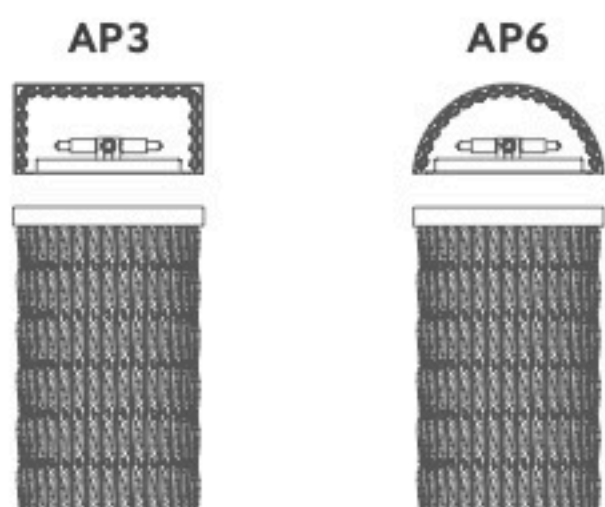

NIAGARA

Design: Marchetti Lab

- .00 Oro 24kt/Gold 24kt
- .03 Nichel lucido/Shiny nickel
- .04 Nichel nero/Black nickel
- .08 Oro satinato/Satin gold
- .10 Alluminio/Aluminium
- .14 Champagne/Champagne
- .20 Foglia oro/Gold leaf
- .21 Foglia argento/Silver leaf
- .24 Bianco/White
- .35 Nero/Black
- .80 Bronzo/Bronze

Cristallo sfaccettato/Faced Crystal

S140 S200x50

ART. / CODE

NOTE

DIMENSIONS cm.

BULB

AP1 056.059.01	.00	29x14 H.17	G9 2xLED
	.03/04		
	.08/10/14		
	.24/35		
	.20/21/80		
AP2 056.059.02	.00	29x14 H.25	G9 4xLED
	.03/04		
	.08/10/14		
	.24/35		
	.20/21/80		
AP3 056.059.03	.00	29x14 H.48	G9 6xLED
	.03/04		
	.08/10/14		
	.24/35		
	.20/21/80		
AP4 056.059.04	.00	30x14 H.17	G9 2xLED
	.03/04		
	.08/10/14		
	.24/35		
	.20/21/80		
AP5 056.059.05	.00	30x14 H.25	G9 3xLED
	.03/04		
	.08/10/14		
	.24/35		
	.20/21/80		
AP6 056.059.06	.00	30x14 H.48	G9 6xLED
	.03/04		
	.08/10/14		
	.24/35		
	.20/21/80		
S 60 055.059.06	.00	Ø60 cm H.38	E27 9xLED
	.03/04		
	.08/10/14		
	.24/35		
	.20/21/80		
S100 055.059.10	.00	Ø100 cm H.57	E27 12xLED
	.03/04		
	.08/10/14		
	.24/35		
	.20/21/80		
S140 055.059.14	.00	Ø140 cm H.77	E27 18xLED
	.03/04		
	.08/10/14		
	.24/35		
	.20/21/80		
S100X50 055.059.30	.00	100 x 50 H.57	E27 12xLED
	.03/04		
	.08/10/14		
	.24/35		
	.20/21/80		
S150X50 055.059.35	.00	150 x 50 H.77	E27 16xLED
	.03/04		
	.08/10/14		
	.24/35		
	.20/21/80		
S200X50 055.059.40	.00	200 x 50 H.100	E27 18xLED
	.03/04		
	.08/10/14		
	.24/35		
	.20/21/80		